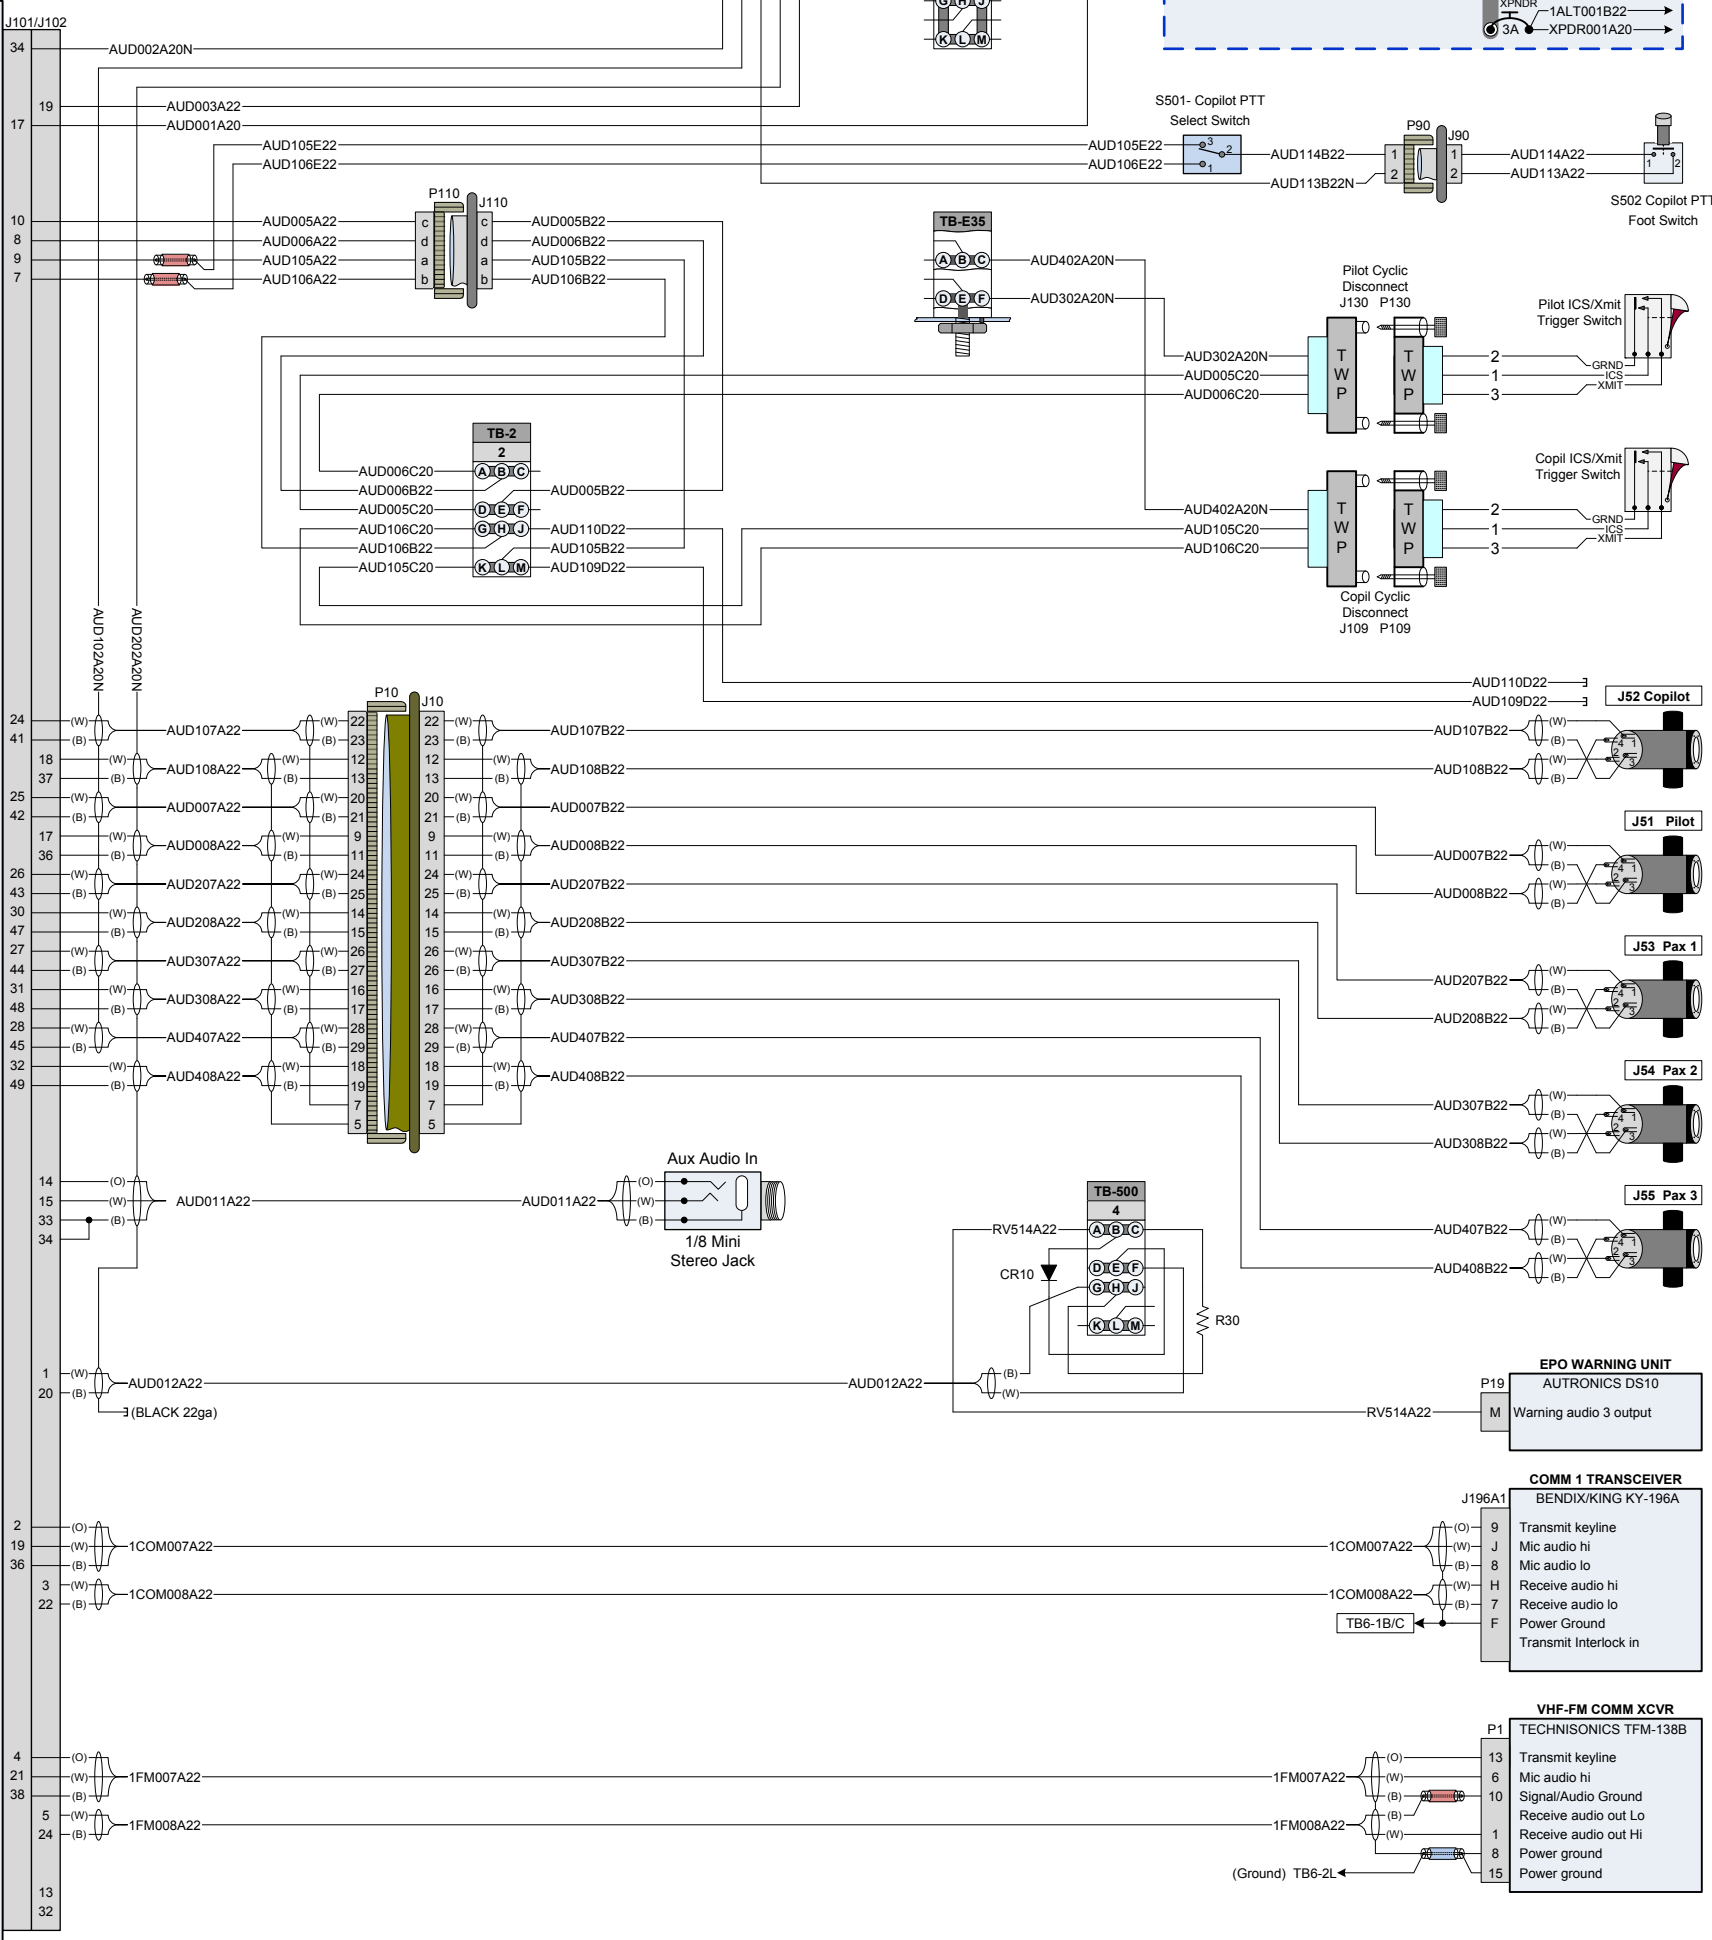

**J102-** Mating face view of receptacle as seen on rear of unit  
(Or view of wire side of P102 mating connector)

**J101-** Mating face view of receptacle as seen on rear of unit  
(Or view of wire side of P101 mating connector)

FM1 xmit keyline

FM1 mic audio hi

FM1 mic audio lo

FM1 receive audio hi

FM1 receive audio lo

Direct audio 2 hi in

Direct audio 2 lo in

All dimensions are in inches unless otherwise specified.	Drawn	Date:		16607 Clear Creek Road Redding, CA., 96001 (530) 241-2402 pacwesthelicopters.com CRS PW6R116J
	Revised by	Date:		
This document and the data disclosed herein is the property of PacWest Helicopters, Inc. Redding Ca. It is furnished in confidence solely for informational purposes. It is not to be reproduced, used, or disclosed in whole or in part to anyone without the written permission of PacWest.	FIELD	1/4/2018	TITLE:	MDHI 369D: NAT AMS 42F Audio Controller
	Checked/Approved	Date:	Aircraft S/N & Registration	1000812D N1103L
FIELD	FIELD	FIELD	Work Order #	369D-1003B-2001
DER Review	Date:	FIELD	Size	B
FIELD	FIELD	FIELD	Sheet	1 of 1
Filename:	369D-1003B-2001 NAT AMS42 AUDIO CNTRL.VSDX		Scale:	1:1
			Revision	--