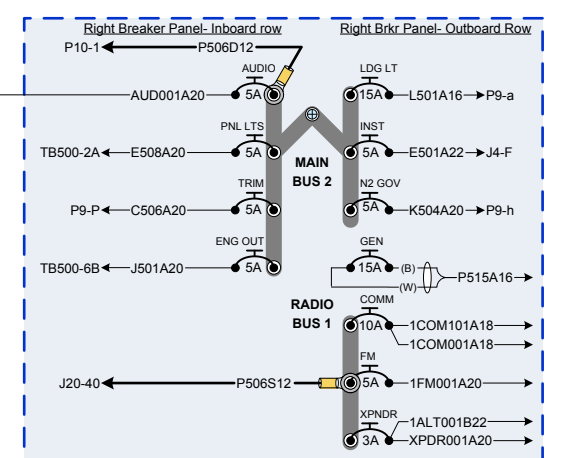

**J102-** Mating face view of receptacle as seen on rear of unit  
(Or view of wire side of P102 mating connector)

**J101-** Mating face view of receptacle as seen on rear of unit  
(Or view of wire side of P101 mating connector)

Aux/Music L-chn aud lo

Direct audio 1 hi in

Direct audio 1 lo in

Comm 1 xmit keyline

Comm 1 mic audio hi

Comm 1 mic audio lo

Comm 1 receive audio hi

Comm1 receive audio lo

FM1 xmit keyline

FM1 mic audio hi

FM1 mic audio lo

FM1 receive audio hi

FM1 receive audio lo

Direct audio 2 hi in

Direct audio 2 lo in

All dimensions are in inches unless otherwise specified.	Drawn	Date:		16607 Clear Creek Road Redding, CA., 96001 (530) 241-2402 pacwesthelicopters.com CRS PW6R116J
	Revised by	Date:		
This document and the data disclosed herein is the property of PacWest Helicopters, Inc. Redding Ca. It is furnished in confidence solely for informational purposes. It is not to be reproduced, used, or disclosed in whole or in part to anyone without the written permission of PacWest.	FIELD	1/4/2018	TITLE:	MDHI 369D: NAT AMS 42F Audio Controller
	Checked/Approved	Date:	Aircraft S/N & Registration	1000812D N1103L
FIELD	FIELD	FIELD	Work Order #	369D-1003B-2001
DER Review	Date:	FIELD	Size	B
FIELD	FIELD	FIELD	Sheet	1 of 1
Filename:	369D-1003B-2001 NAT AMS42 AUDIO CNTRL.VSDX		Scale:	1:1
			Revision	--